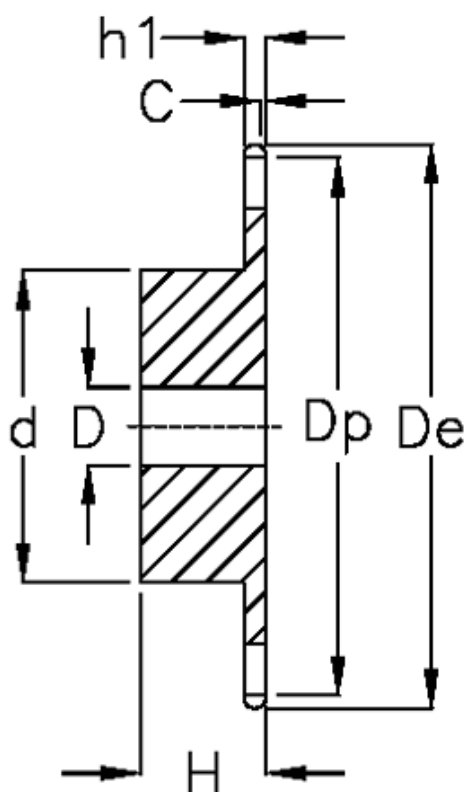

Article number: 616011006114

Description: Sprocket 10 B-1 Z=114 simplex
predrilled

Measures

C = 1.6

d = 98

D = $30 \pm 0,5$

De = 591

Dp = 576.13

For chain size = 5/8" x 3/8"

For chain type = 10 B-1

H = 50

h1 = 9.1

Number of teeth = 114